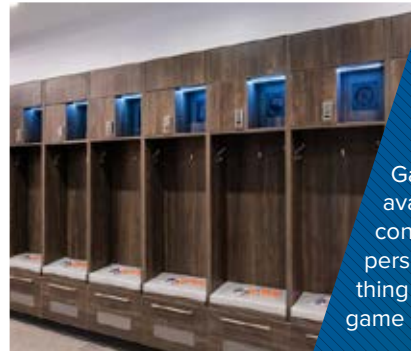

Game Day Lockers

Game day athletic lockers are available in multiple sizes and configurations to store gear and personal items, keeping everything organized and ready for game day.